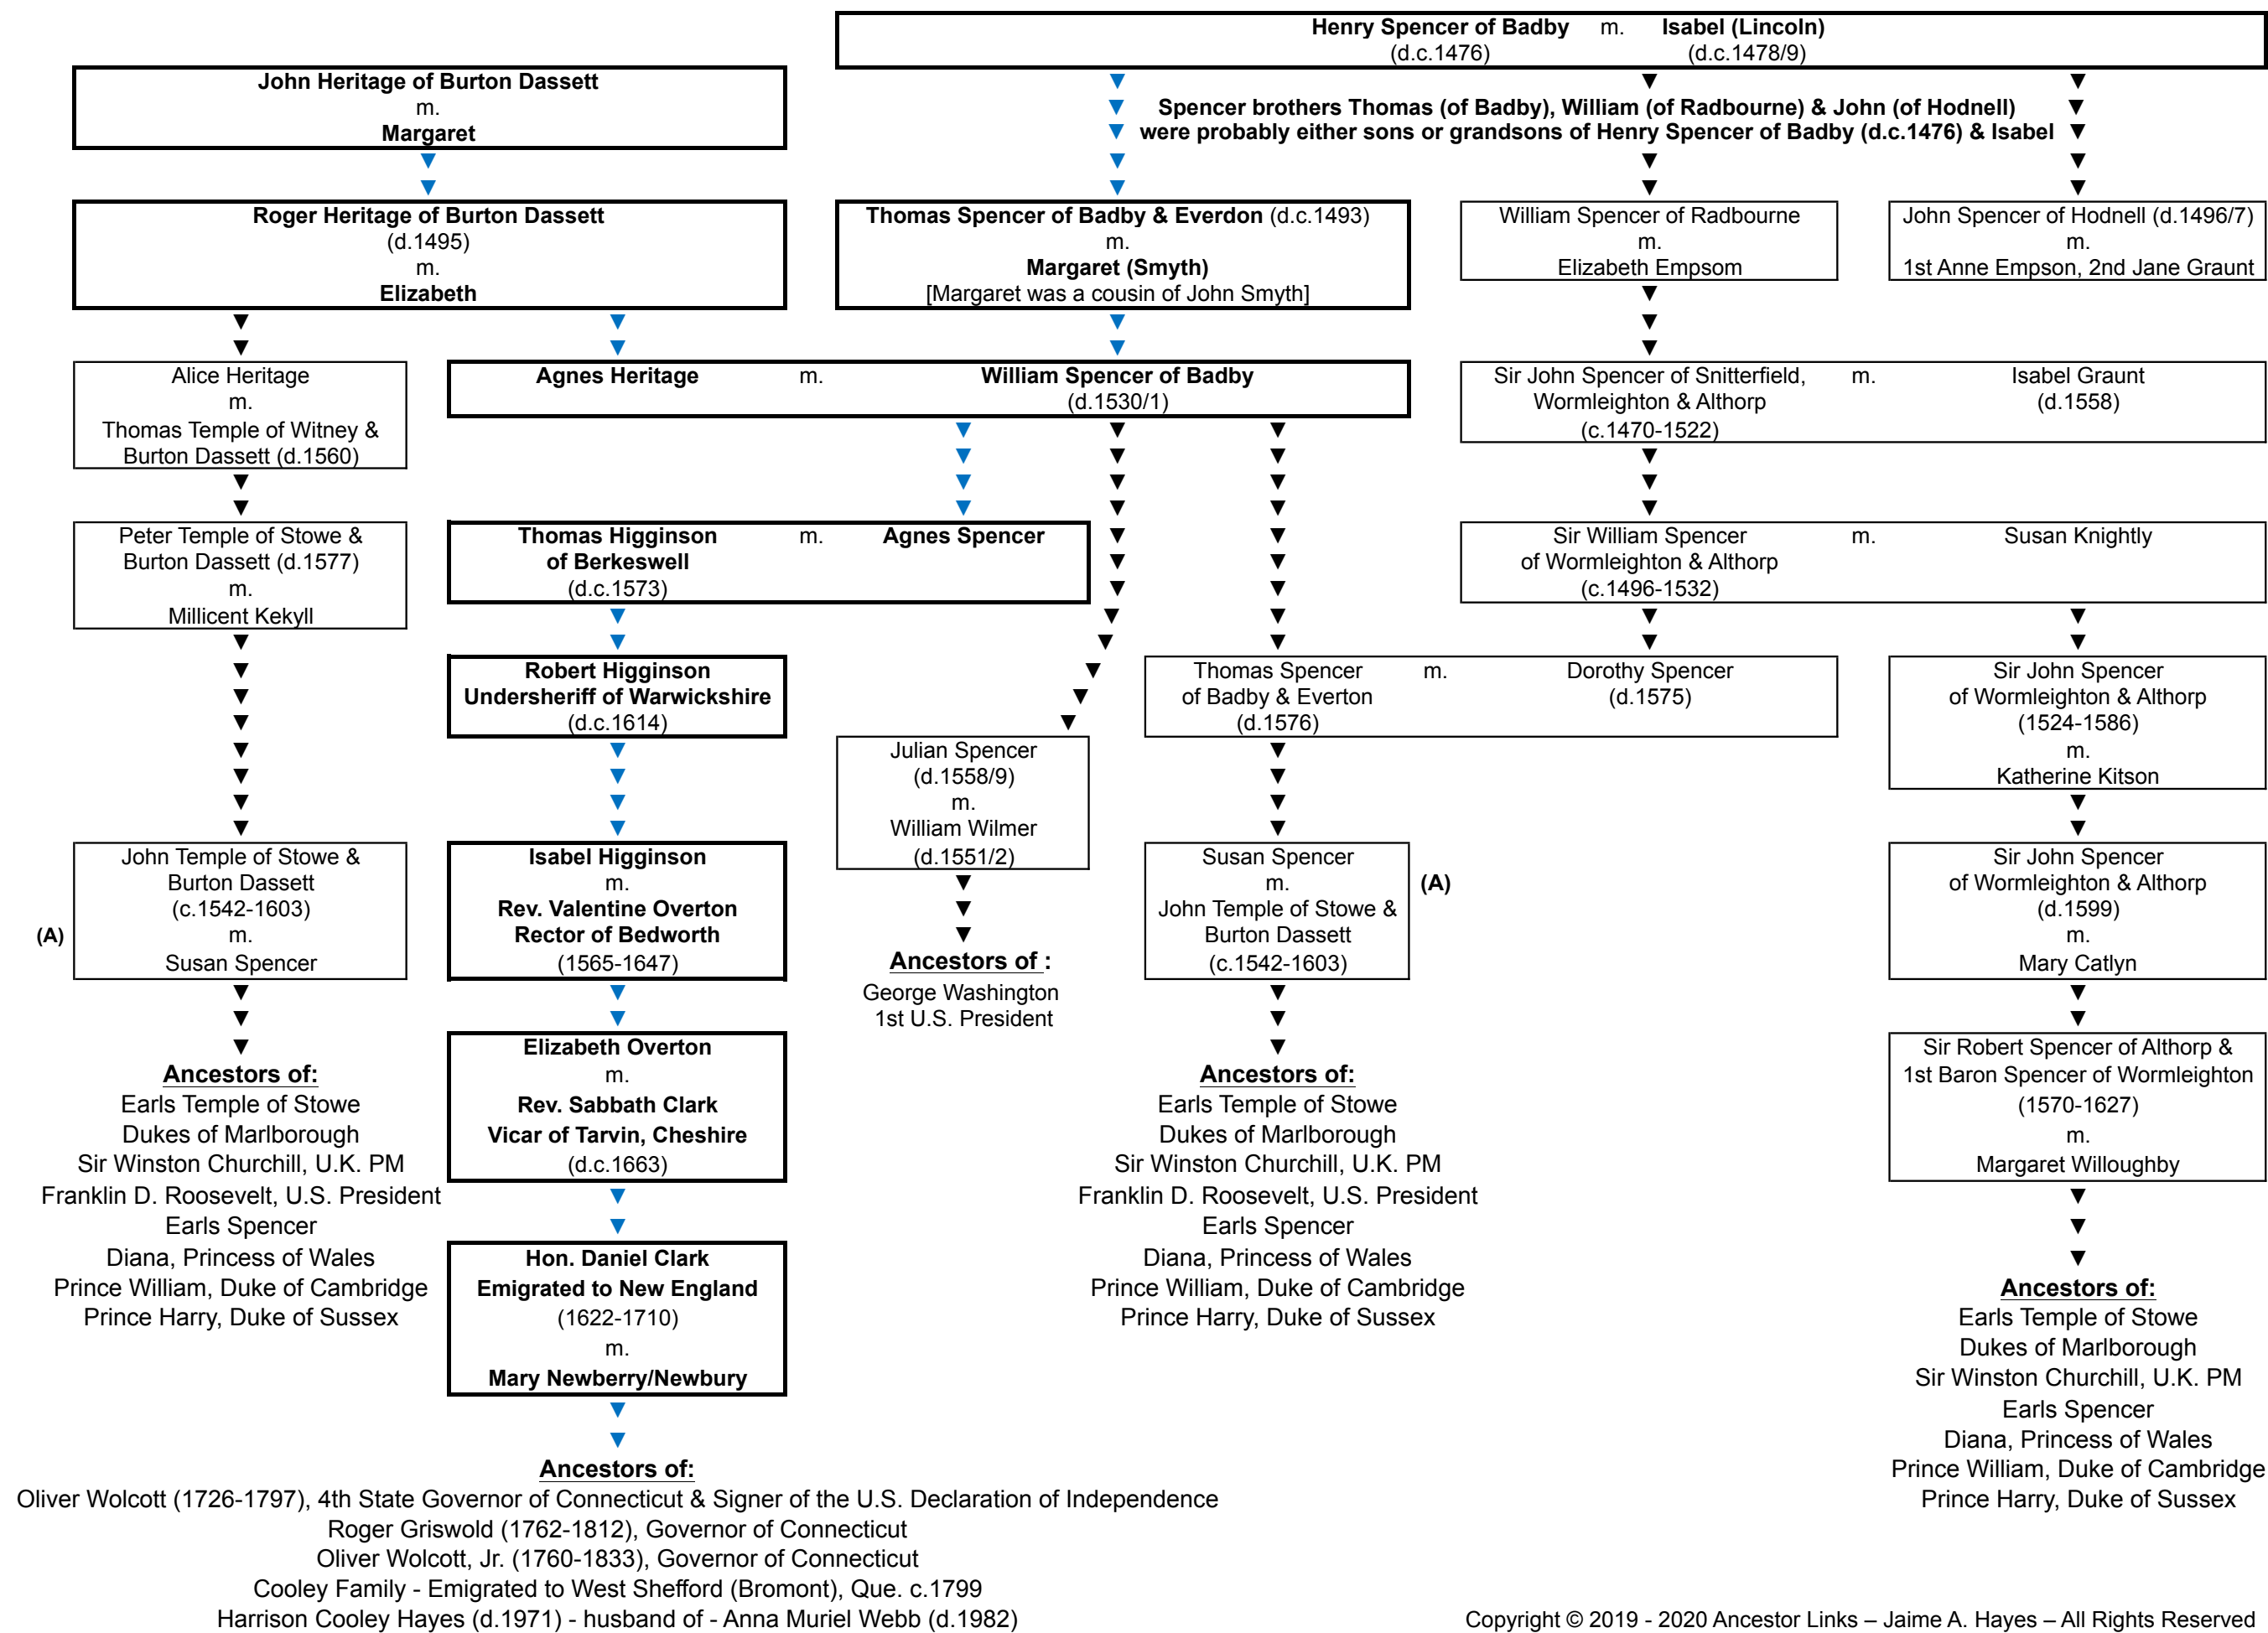

Henry Spencer of Badby, Northamptonshire (died c.1476) & Isabel and some of their Descendant Family Lines

Copyright © 2019 - 2020 Ancestor Links – Jaime A. Hayes – All Rights Reserved

Sources include:

"An Elite Family in Early Modern England: The Temples of Stowe and Burton Dassett, 1570-1656" by Rosemary O'Day (2018)
 "A Country Merchant, 1495-1520: Trading and Farming at the End of the Middle Ages" by Christopher Dyer (2012)
 Spencer Family Tree - (Internet Archive copy of www.althorp.com/downloads/familytree.pdf)
 National Archives Prob 11/11/147 for John Spencer (d.1496/7) and related research notes (from www.oxford-shakespeare.com)
 "Burke's Peerage, Baronetage and Knightage: 107th Edition" by Burke's Peerage & Charles Mosley (2003)
 "The Complete peerage of England, Scotland, Ireland, Great Britain and the United Kingdom, extant, extinct or dormant" 14 Volumes (1910-1998)
 NEHGR article "Ancestry of Agnes Spencer, Wife of Thomas Higginson of Berkeswell, Warwickshire" by Clifford L. Stott (2020 - Vol. 174)
 NEHGR article "The Higginson Family of Berkeswell, Warwickshire, and Its American Descendants" by Clifford L. Stott (2017-2018 - Vol. 171-172)